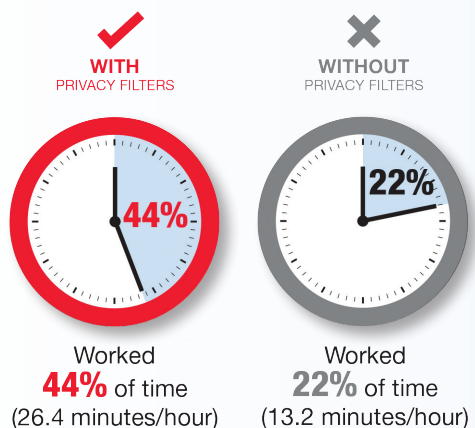

3M™ Privacy Filters, 3M™ Monitor Arms & 3M™ Notebook Risers Get comfortable. Be productive.

Workspace solutions that increase viewing comfort and productivity.

Employees are **50% LESS PRODUCTIVE** when their Visual Privacy Is At Risk¹

AMOUNT OF TIME WORKED

People are twice as productive when they use a privacy filter.

3M™ Easy Adjust Monitor Arms

- Free up desktop space and place your monitor at the proper height for comfortable viewing.
- Highly adjustable arms move up, down, forward and back with just a touch.