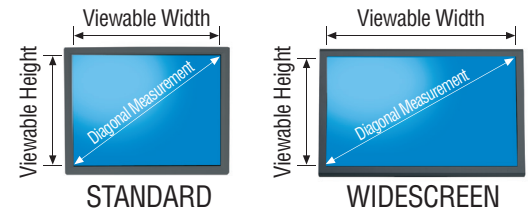

Order the Correct 3M™ Privacy Filter

Choose from widescreen or standard size to assure the correct fit for your notebook or LCD monitor

NOTE: Measure height and width of viewable area only. For proper fit, do not include the plastic monitor or laptop frame in your measurement