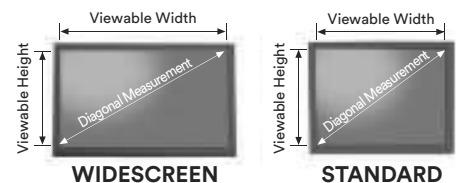

Order the Correct 3M™ Privacy Filter

Choose from widescreen or standard size to assure the correct fit for your laptop or LCD monitor.

NOTE: Measure height and width of viewable area only.
For proper fit, do not include the plastic monitor or laptop frame in your measurement.